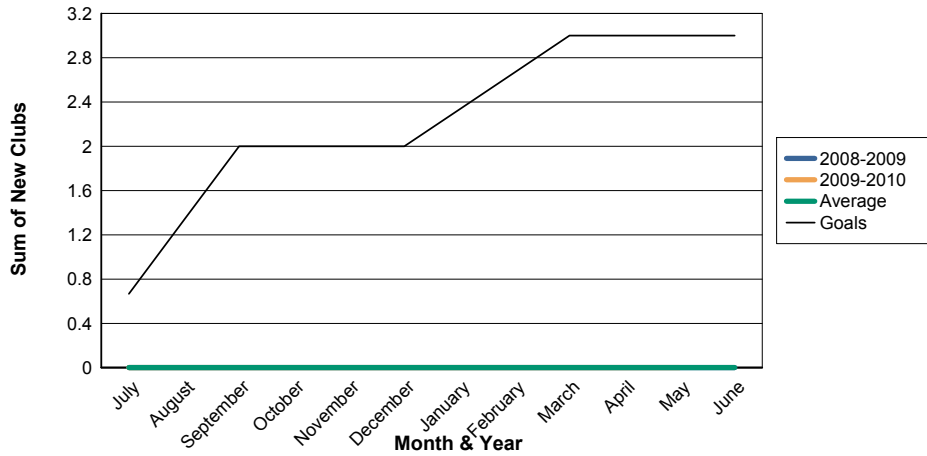

3 Year Comparisons for GMT Constitutional Area 1

By GMT District

As of May 2010

Sum of New Clubs/ Month & Year

For District 17 L

Sum of Dropped Clubs/ Month & Year

For District 17 L

Sum of Net Clubs/ Month & Year