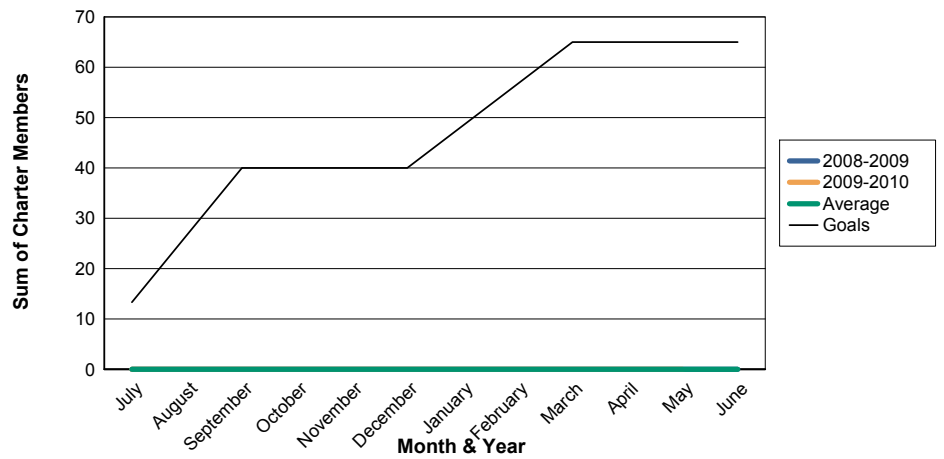

Sum of Charter Members/ Month & Year

For District 17 L