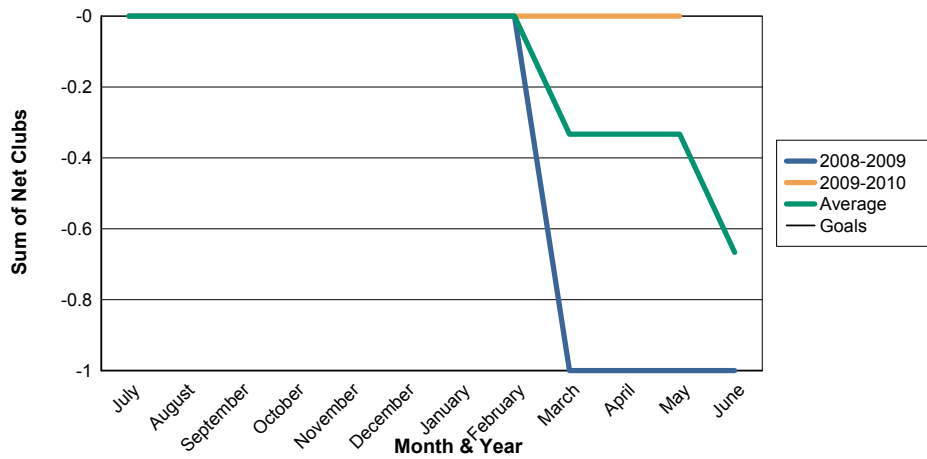

Sum of Net Clubs/ Month & Year

For District 17 L