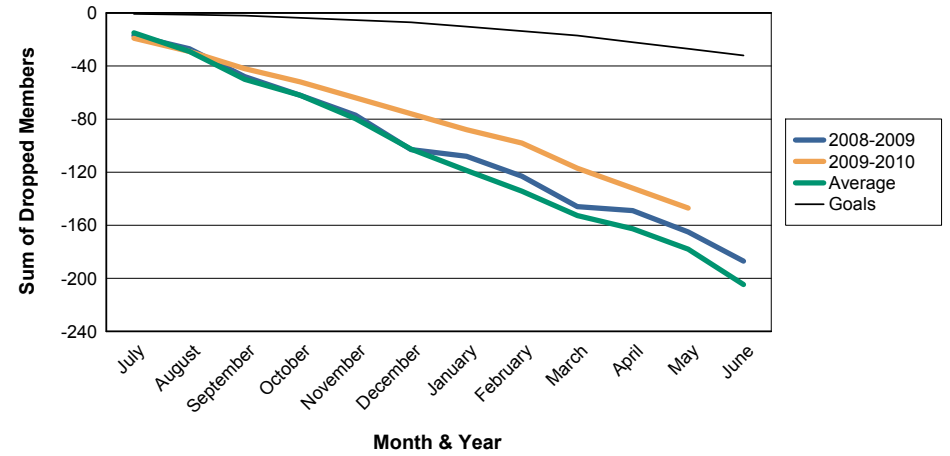

For District 17 L

Sum of Charter Members/ Month & Year

For District 17 L

3 Year Comparisons for GMT Constitutional Area 1

By GMT District

As of May 2010

Sum of New Members/ Month & Year

For District 17 L

Sum of Dropped Members/ Month & Year

For District 17 L

Sum of Net Members/ Month & Year

For District 17 L