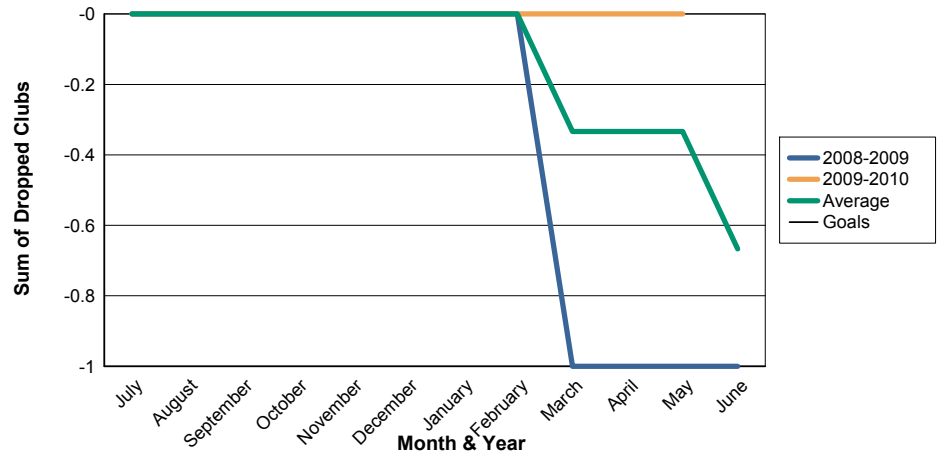

3 Year Comparisons for GMT Constitutional Area 1

By GMT District

As of May 2010

Sum of New Clubs/ Month & Year

For District 17 L

Sum of Dropped Clubs/ Month & Year

For District 17 L

Sum of Net Clubs/ Month & Year