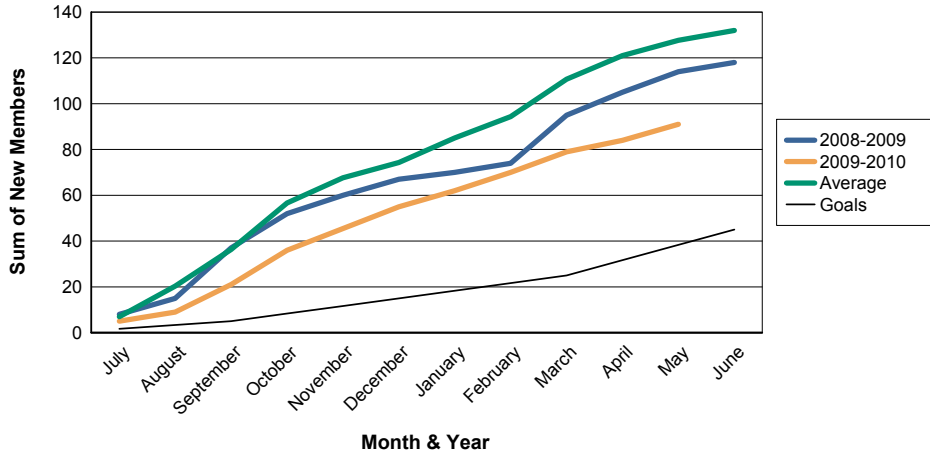

3 Year Comparisons for GMT Constitutional Area 1

By GMT District

As of May 2010

Sum of New Clubs/ Month & Year

For District 17 L

Sum of Dropped Clubs/ Month & Year

For District 17 L

Sum of Net Clubs/ Month & Year

For District 17 L

Sum of Charter Members/ Month & Year

For District 17 L

3 Year Comparisons for GMT Constitutional Area 1

By GMT District

As of May 2010

Sum of New Members/ Month & Year

For District 17 L

Sum of Dropped Members/ Month & Year

For District 17 L

Sum of Net Members/ Month & Year

For District 17 L